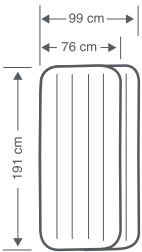

INDOOR & OUTDOOR

FIBER-TECH™ TECHNOLOGY