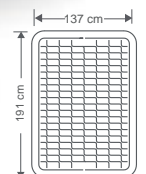

CAMA PREMAIRE FIBER TECH FULL

ALTURA CAMA

46cm