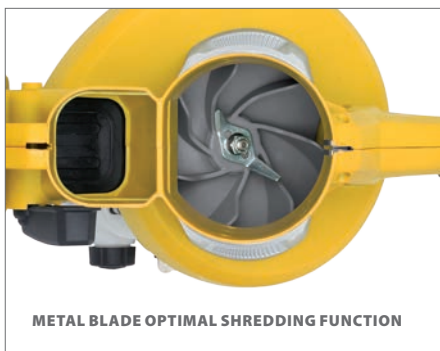

POWERPLUS XQ	SPECS	FEATURES
Rated power	3000W	<ul style="list-style-type: none"> Shredding ratio 15:1 Metal shredding blade Electronic speed control 4 functions: shredding, blowing, vacuuming & raking Adjustable auxiliary handle Telescopic tube Carrying belt
Max. air speed	300km/h	
Max. air volume	16m ³ /min	
Collect bag	45L	

5 YEAR WARRANTY

GASOLINE

LEAF BLOWERS/VACUUM

BLADZUIGERS/-BLAZERS // ASPIRATEURS/SOUFFLEURS DE FEUILLES
LAUBSAUGER/-BLÄSER // SOPLADORES/ASPIRADORES DE HOJAS

POWXG4050

3 YEAR WARRANTY

POWERPLUS GARDENPRO HIGH QUALITY TOOLS	SPECS	FEATURES
Cylinder capacity	30cc	<ul style="list-style-type: none">• Shredding ratio 10:1• Variable speed• 3 functions: shredding, blowing & vacuuming• Wide nozzle with wheels• Easy start• Carrying belt
Max. air speed	252km/h	
Max. air volume	10m ³ /min	
Collect bag	40L	