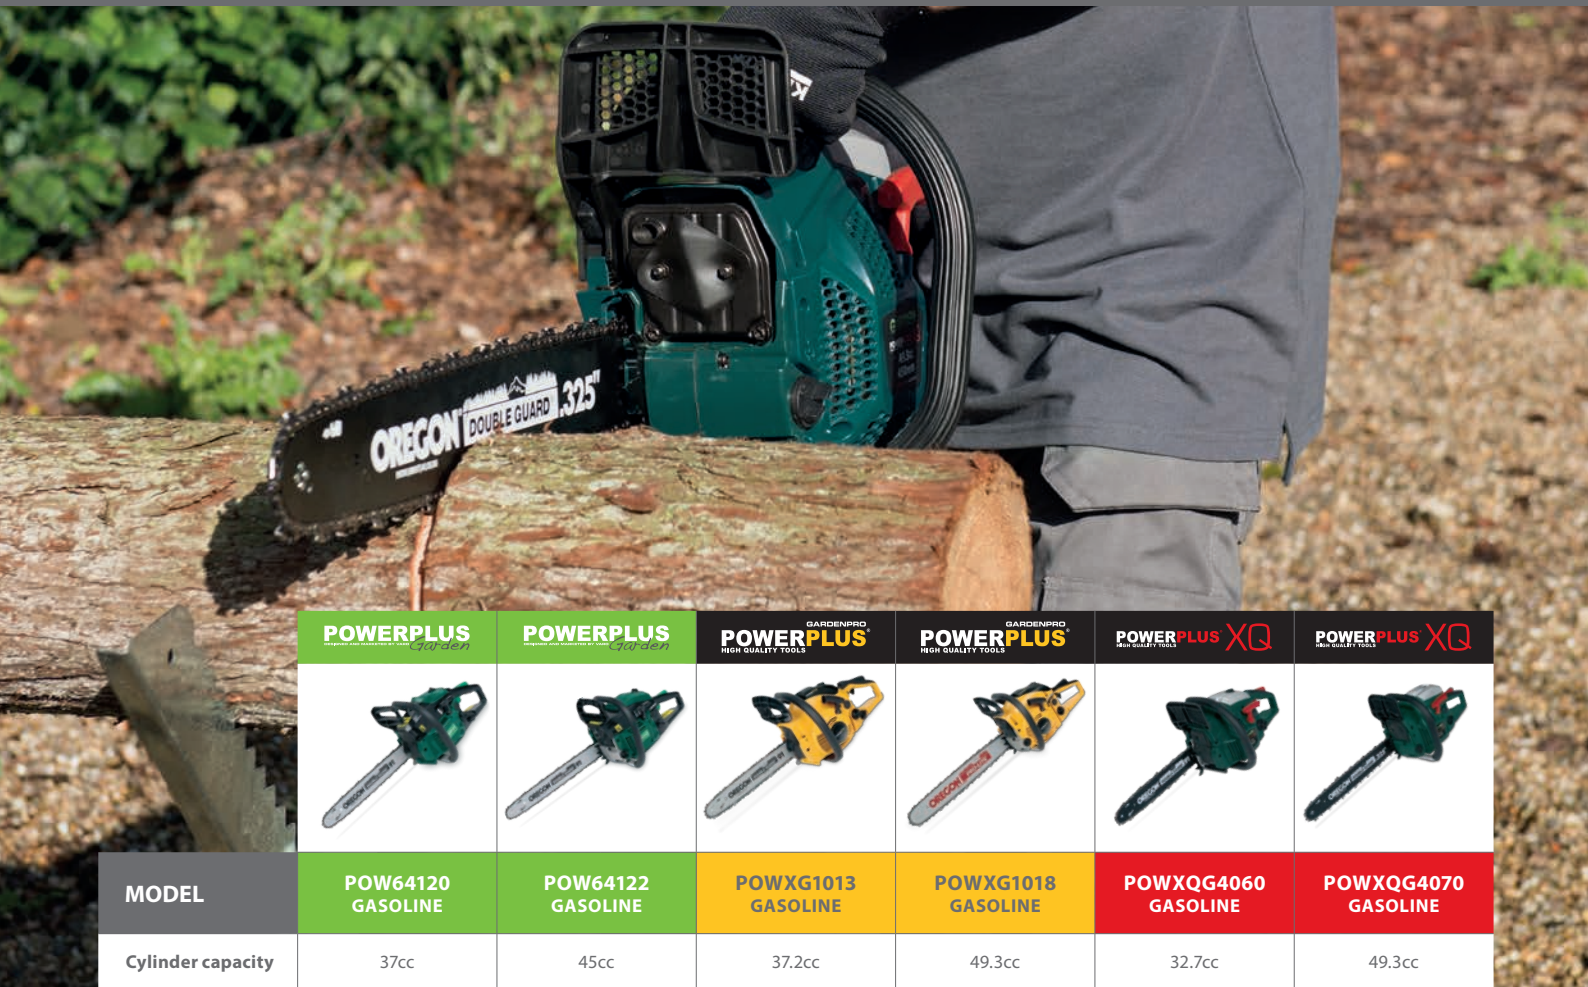

GASOLINE

CHAINSaws

BENZINE KETTINGZAGEN // TRONÇONNEUSES À ESSENCE
BENZIN-KETTENSÄGEN // MOTOSIERRAS A GASOLINA

	POWERPLUS GARDENPRO Garden	POWERPLUS GARDENPRO Garden	POWERPLUS GARDENPRO HIGH QUALITY TOOLS	POWERPLUS GARDENPRO HIGH QUALITY TOOLS	POWERPLUS XQ HIGH QUALITY TOOLS	POWERPLUS XQ HIGH QUALITY TOOLS
MODEL	POW64120 GASOLINE	POW64122 GASOLINE	POWXG1013 GASOLINE	POWXG1018 GASOLINE	POWXQG4060 GASOLINE	POWXQG4070 GASOLINE
Cylinder capacity	37cc	45cc	37.2cc	49.3cc	32.7cc	49.3cc
Bar size	400mm	425mm	350mm	500mm	355mm	450mm

FEATURES

Walbro Carburettor	✓	✓	✓	✓	✓	✓
Spark plug	Bosch	Bosch	Champion	Champion	Champion	Champion
Automatic choke switch off	✓		✓	✓	✓	✓
Low vibration system			✓	✓	✓	✓
Oregon chain & bar	✓	✓	✓	✓	✓	✓

ACCESSORIES

	Cover	Cover	Cover	Cover Carrying box	Cover Carrying bag	Cover Carrying bag

COMPATIBLE ACCESSORIES

Chain	POWACG4231	POWACG4242	POWACG4222	POWACG425	POWACG4222	POWACG4241
Spark plug	POWACG2013	POWACG2013	POWACG2013	POWACG2013	POWACG2013	POWACG2013

BARCODE

5 400338 055201 >	5 400338 055218 >	5 400338 028441 >	5 400338 028465 >	5 400338 056284 >	5 400338 056291 >