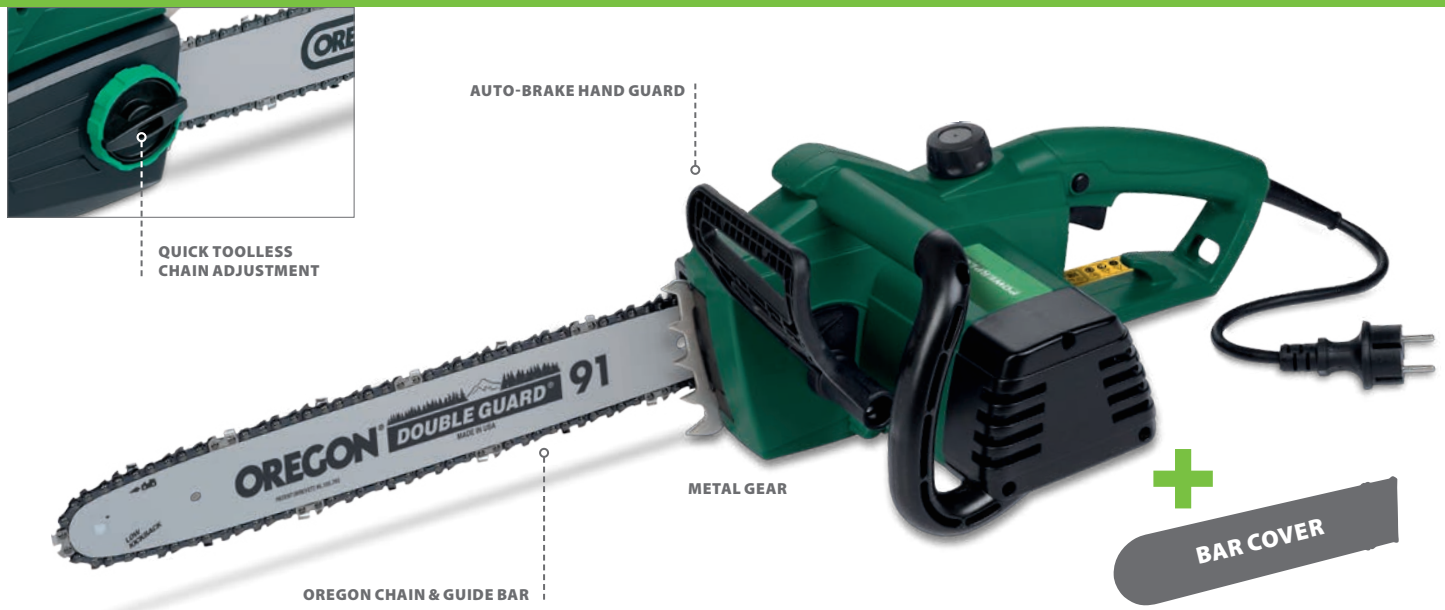

CHAINSAWS

ELECTRIC & GASOLINE

ELECTRIC

CHAINSAWS

ELEKTRISCHE KETTINGZAGEN // TRONÇONNEUSES ÉLECTRIQUES
ELEKTRO-KETTENSÄGEN // MOTOSIERRAS ELÉCTRICAS

POW64252

2 YEAR WARRANTY

POWERPLUS <small>DESIGNED AND MANUFACTURED BY OREGON</small> Garden	SPECS	FEATURES
Rated power	2000W	<ul style="list-style-type: none"> • Automatic chain oiler • Oregon chain & guide bar • Auto-brake hand guard • Low kickback
Bar size	356mm	

POW64256

2 YEAR WARRANTY

POWERPLUS <small>DESIGNED AND MANUFACTURED BY OREGON</small> Garden	SPECS	FEATURES
Rated power	2200W	<ul style="list-style-type: none"> • Automatic chain oiler • Oregon chain & guide bar • Quick toolless chain adjustment • Auto-brake hand guard • Low kickback
Bar size	400mm	