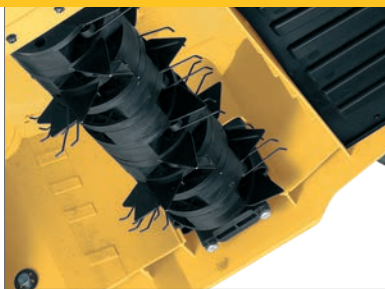

CAN BE USED WITHOUT BAG

DEPTH ADJUSTING HANDLE

FOLDABLE HANDLE

ADJUSTABLE HANDLE HEIGHT

3 YEAR WARRANTY

POWERPLUS GARDENPRO HIGH QUALITY TOOLS	SPECS	FEATURES
Rated power	1800W	• 10 knives • 20 steel needles • Depth adjusting handle • Cable relief • Soft grip
Working width	360mm	
Collect bag	40L	
Adjustable cutting height	4 positions -10/-5/0/5mm