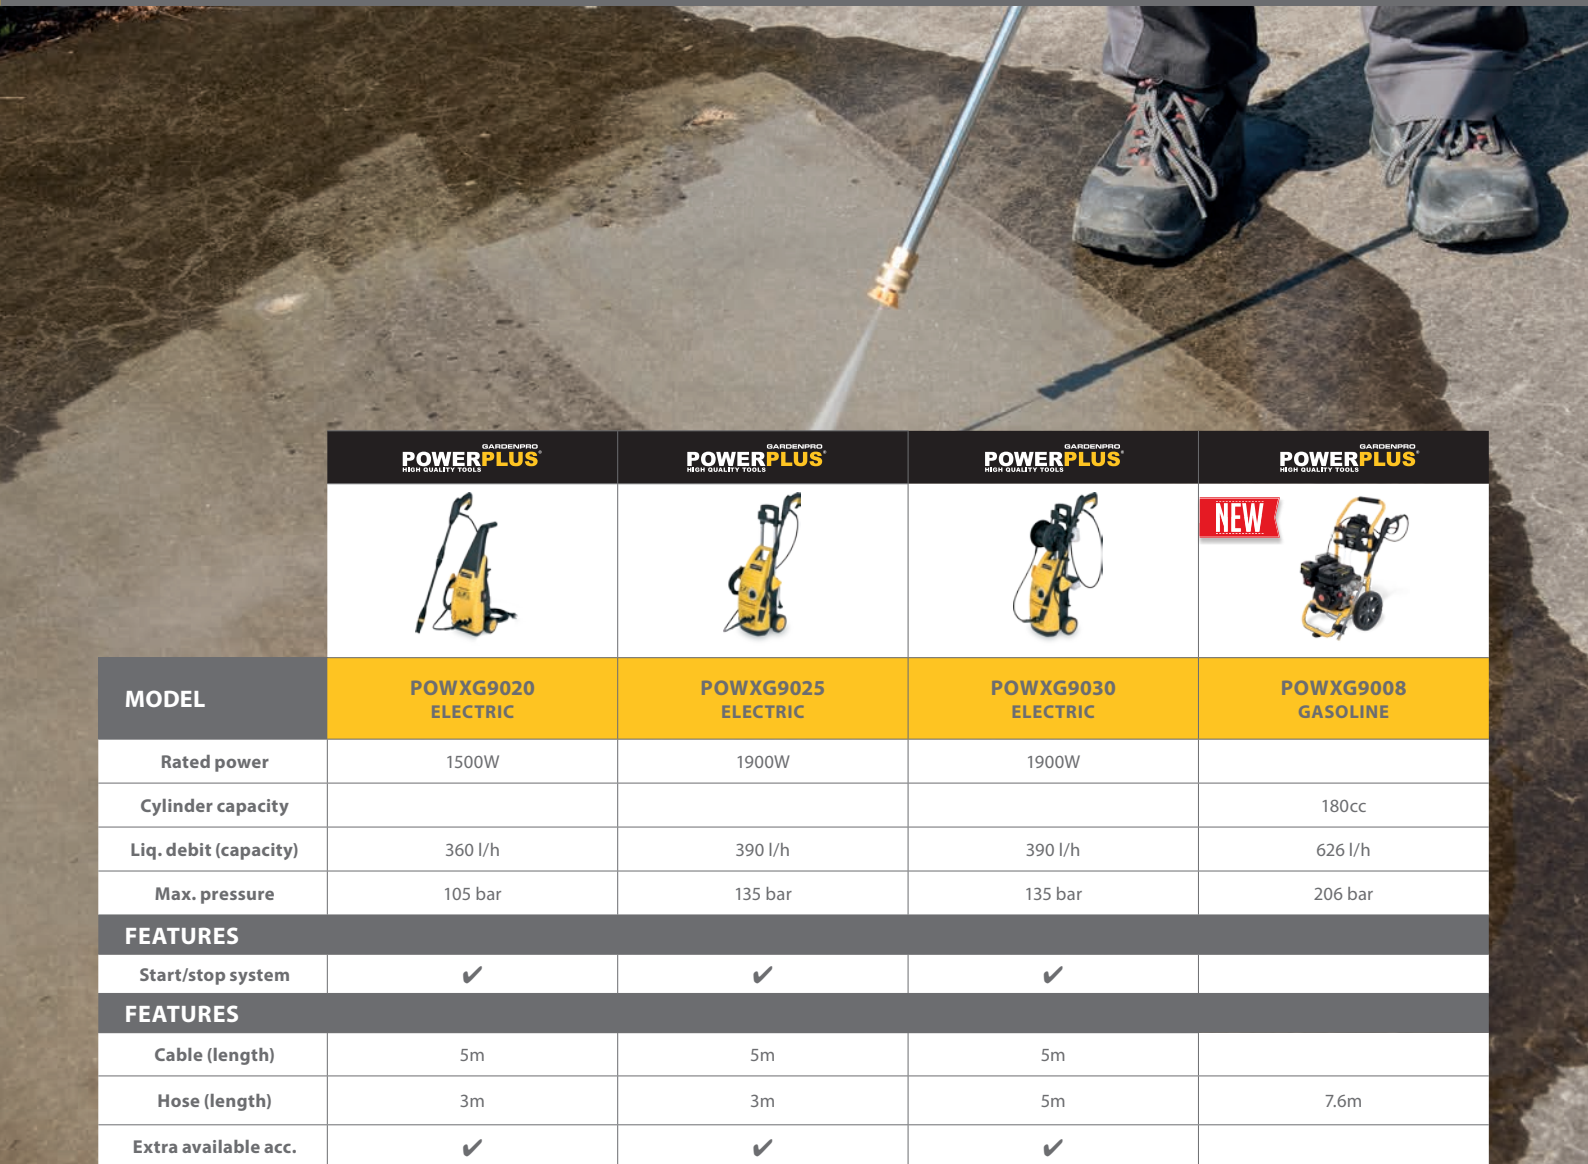

ELECTRIC &
GASOLINE

HIGH PRESSURE CLEANERS

HOGEDRUKREINIGERS // NETTOYEURS HAUTE PRESSION
HOCHDRUCKREINIGER // HIDROLIMPIADORAS

	POWERPLUS GARDENPRO HIGH QUALITY TOOLS	POWERPLUS GARDENPRO HIGH QUALITY TOOLS	POWERPLUS GARDENPRO HIGH QUALITY TOOLS	POWERPLUS GARDENPRO HIGH QUALITY TOOLS
				NEW
MODEL	POWXG9020 ELECTRIC	POWXG9025 ELECTRIC	POWXG9030 ELECTRIC	POWXG9008 GASOLINE
Rated power	1500W	1900W	1900W	
Cylinder capacity				180cc
Liq. debit (capacity)	360 l/h	390 l/h	390 l/h	626 l/h
Max. pressure	105 bar	135 bar	135 bar	206 bar
FEATURES				
Start/stop system	✓	✓	✓	
FEATURES				
Cable (length)	5m	5m	5m	
Hose (length)	3m	3m	5m	7.6m
Extra available acc.	✓	✓	✓	
Spark plug				POWACG2011

BARCODE

For
POWXG9020
POWXG9025
POWXG9030

AVAILABLE ACCESSORIES

POWXG90905

POWXG90910

POWXG90911

POWXG90912

POWXG90920

POWXG90925

POWXG90930

SOAP BOTTLE
400ml

ADJUSTABLE
NOZZLE

TURBO NOZZLE

ANGLE NOZZLE

PATIO CLEANER

BRUSH

PIPE CLEANING SET
10m

BARCODE