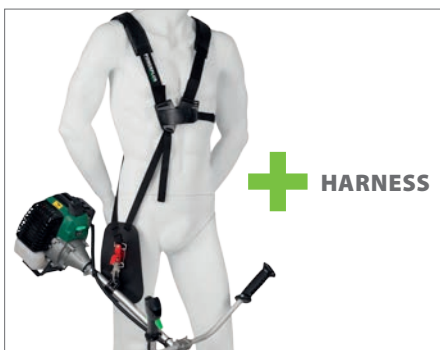

GRASS TRIMMER

BRUSH CUTTER

+ HARNESS

BOSCH
SPARK PLUG

SEPARATELY
ADJUSTABLE HANDLES

use with fuel type
95 | 98 | E10

**2 YEAR
 WARRANTY**

POWOIL023
 also available in 5L POWOIL025