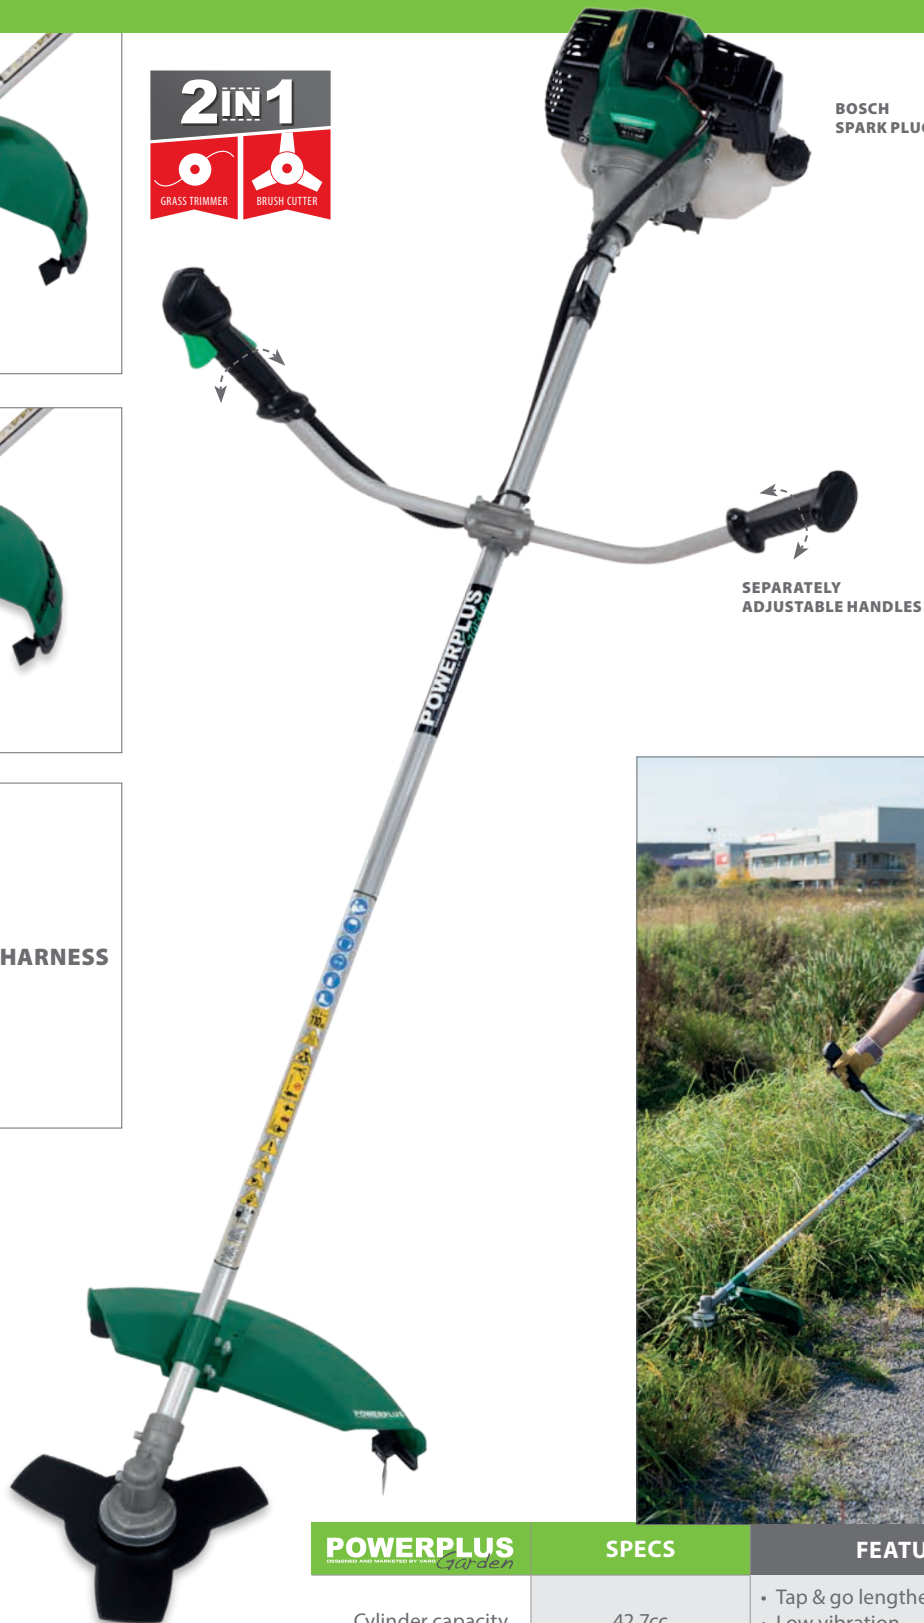

GRASS TRIMMER

BRUSH CUTTER

+ HARNESS

BOSCH
SPARK PLUG

SEPARATELY
ADJUSTABLE HANDLES

use with fuel type
95 | 98 | E10

**2 YEAR
 WARRANTY**

POWOIL023
 also available in 5L POWOIL025