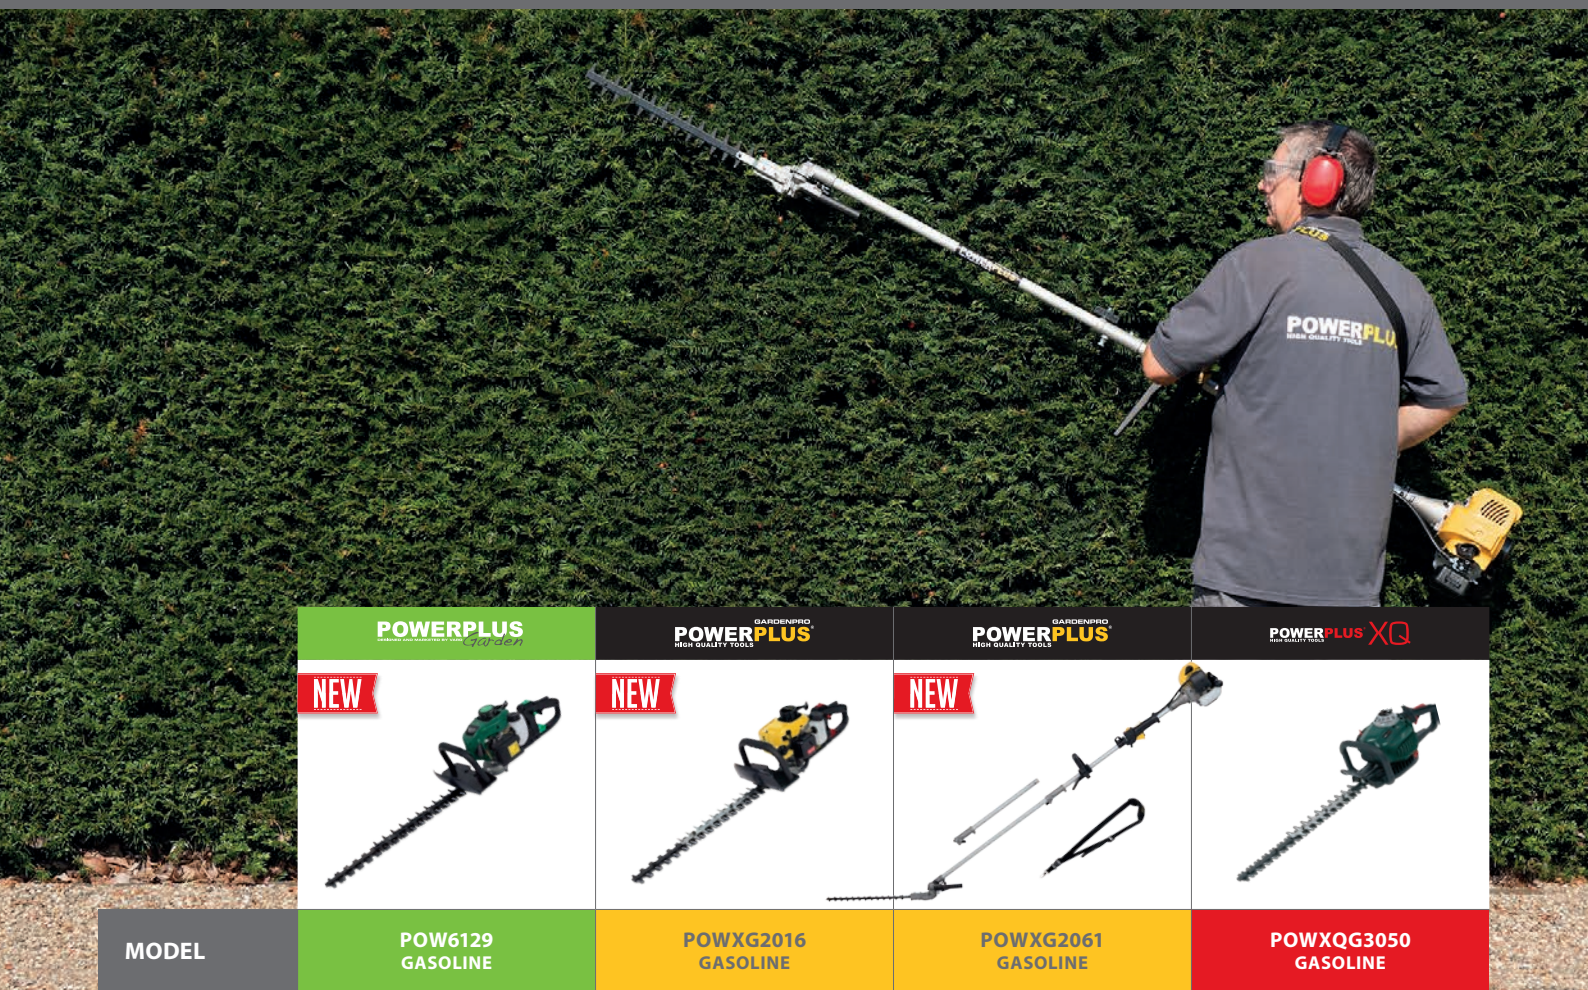

GASOLINE

HEDGE TRIMMERS

BENZINE HAAGSCHAREN // TAILLE-HAIES À ESSENCE
BENZIN-HECKENSCHEREN // CORTASETOS A GASOLINA

	POWERPLUS GARDENPRO HIGH QUALITY TOOLS	POWERPLUS GARDENPRO HIGH QUALITY TOOLS	POWERPLUS GARDENPRO HIGH QUALITY TOOLS	POWERPLUS XQ HIGH QUALITY TOOLS
	NEW 	NEW 	NEW 	
MODEL	POW6129 GASOLINE	POWXG2016 GASOLINE	POWXG2061 GASOLINE	POWXQG3050 GASOLINE

Cylinder capacity	22,5cc	26cc	25,4cc	24,5cc
Blade size	600mm	600mm	480mm	610mm
Cutting width	28mm	28mm	25mm	28mm
Fuel tank	580ml	500ml	450ml	330ml

FEATURES

Rotatable handle	✓	✓		✓
Adjustable head			✓	
Easy start			✓	✓
Spark plug				Champion
Low vibration system		✓	✓	✓
Laser cut blade		✓	✓	✓

ACCESSORIES

Carrying belt			✓	

COMPATIBLE ACCESSORIES

Spark plug	POWACG2013	POWACG2013	POWACG2013	POWACG2013

BARCODE