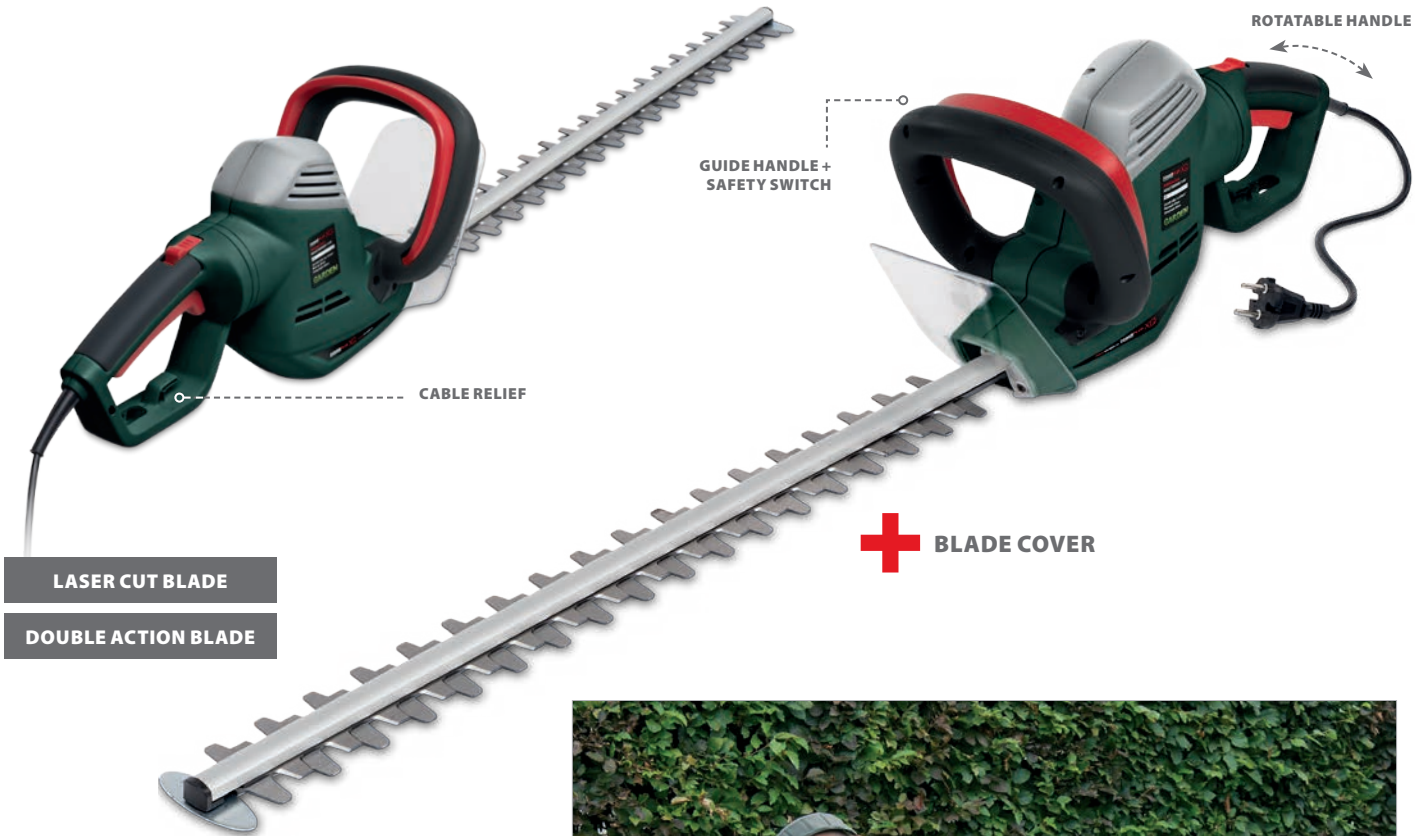

ELECTRIC

HEDGE TRIMMERS

ELEKTRISCHE HAAGSCHAREN - TAILLE-HAIES ÉLECTRIQUES
ELEKTRO-HECKENSCHEREN - CORTASETOS ELÉCTRICOS

POWXQG3020

EXTRA PERFORMANCE

POWERPLUS XQ

LASER CUT BLADE
DOUBLE ACTION BLADE

POWERPLUS XQ	SPECS	FEATURES
Rated power	710W	<ul style="list-style-type: none"> • Double cutting blade • Rotatable handle with soft grip • Mechanical brake • Laser cut blade • Hand guard • Protective nose • Two hand operation for safety
Blade size	685mm	
Cutting width	24mm	

5 YEAR WARRANTY

ELECTRIC

HEDGE TRIMMERS

ELEKTRISCHE HAAGSCHAREN - TAILLE-HAIES ÉLECTRIQUES
ELEKTRO-HECKENSCHEREN - CORTASETOS ELÉCTRICOS

	POWERPLUS <small>GARDENPRO</small> jarden	POWERPLUS <small>GARDENPRO</small> HIGH QUALITY TOOLS	POWERPLUS <small>GARDENPRO</small> HIGH QUALITY TOOLS	POWERPLUS <small>GARDENPRO</small> HIGH QUALITY TOOLS	POWERPLUS <small>GARDENPRO</small> HIGH QUALITY TOOLS	POWERPLUS XQ <small>HIGH QUALITY TOOLS</small>
MODEL	POW6103 ELECTRIC	POWXG2007 ELECTRIC	POWXG2008 ELECTRIC	POWXG2009 ELECTRIC	POWXG2042 ELECTRIC	POWXQG3020 ELECTRIC
Rated power	500W	550W	600W	750W	750W	710W
Blade size	466mm	525mm	610mm	690mm	560mm	685mm
Cutting width	18mm	16mm	20mm	24mm	27mm	24mm
FEATURES						
Hand guard	✓	✓	✓	✓	✓	✓
Rotatable handle / Adjustable head			✓	✓	✓	✓
Laser cut blade		✓	✓	✓	✓	✓
ACCESSORIES						
	Cover	Cover	Cover	Cover	Cover Carrying belt	Cover
BARCODE						