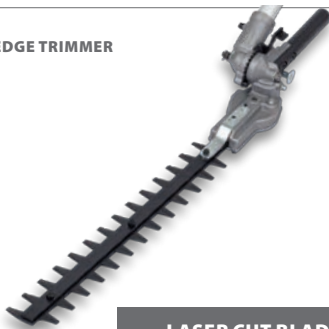

NEW

POWXG3025

GRASS TRIMMER

NHSP LD
SPARK PLUG

CARRYING BELT

BRUSH CUTTER

HEDGE TRIMMER

LASER CUT BLADE