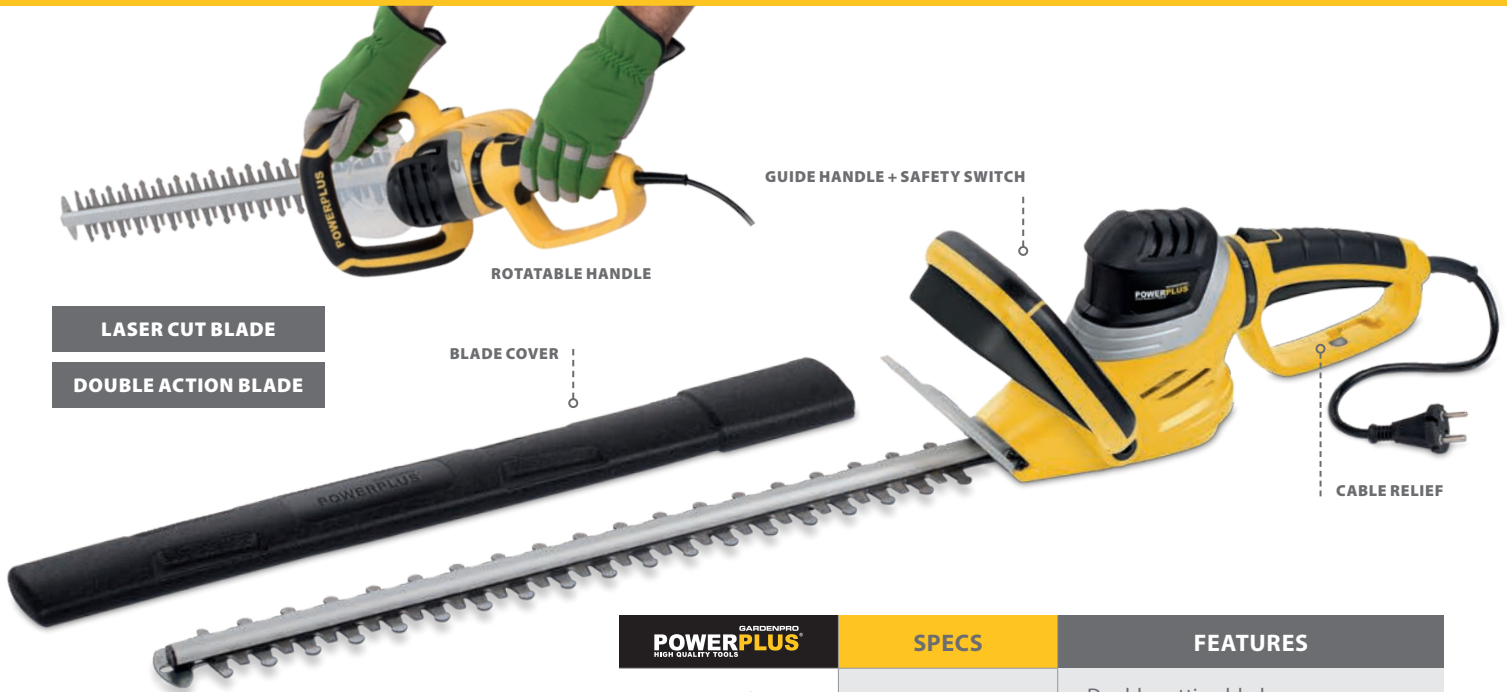

POWXG2007

GUIDE HANDLE + SAFETY SWITCH

BLADE COVER

CABLE RELIEF

LASER CUT BLADE

DOUBLE ACTION BLADE

3 YEAR WARRANTY

POWERPLUS <small>GARDENPRO</small>	SPECS	FEATURES
Rated power	550W	<ul style="list-style-type: none"> • Double cutting blade • Electrical brake / Two hand operation • Laser cut blade • Hand guard • Protective nose with hanging hole
Blade size	525mm	
Cutting width	16mm	

ELECTRIC

HEDGE TRIMMERS

ELEKTRISCHE HAAGSCHAREN // TAILLE-HAIES ÉLECTRIQUES
ELEKTRO-HECKENSCHEREN // CORTASETOS ELÉCTRICOS

POWXG2008

LASER CUT BLADE
DOUBLE ACTION BLADE

3 YEAR WARRANTY

POWERPLUS GARDENPRO HIGH QUALITY TOOLS	SPECS	FEATURES
Rated power	600W	<ul style="list-style-type: none"> • Double cutting blade • Rotatable handle with soft grip • Electrical brake / Two hand operation • Laser cut blade • Hand guard • Protective nose with hanging hole
Blade size	610mm	
Cutting width	20mm	