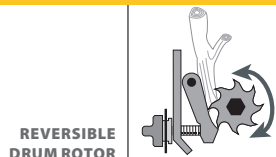

REVERSIBLE DRUM ROTOR