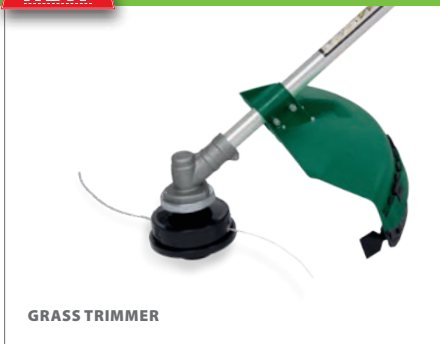

ELECTRIC

GRASS TRIMMERS

ELEKTRISCHE GRASTRIMMERS // COUPE-BORDURES ÉLECTRIQUES
ELEKTRO-RASENTRIMMER // CORTABORDES ELÉCTRICOS

	POWERPLUS <small>HIGH QUALITY TOOLS</small>	POWERPLUS <small>GARDENPRO HIGH QUALITY TOOLS</small>	POWERPLUS <small>GARDENPRO HIGH QUALITY TOOLS</small>	POWERPLUS <small>GARDENPRO HIGH QUALITY TOOLS</small>
	NEW 	NEW 	NEW 	NEW 
MODEL	POW6011P ELECTRIC	POWXG30030 ELECTRIC	POWXG30033 ELECTRIC	POWXG30035 ELECTRIC
Rated power	250W	400W	500W	600W
Cutting width	220mm	270mm	320mm	350mm
Spool	Ø1.2mm - 2m double thread	Ø1.4mm - 5m double thread	Ø1.6mm - 4m double thread	Ø1.6mm - 4m double thread
FEATURES				
Telescopic shaft	N.A.	110-130cm	120-150cm	120-150cm
Adjustable auxiliary handle		✓	✓	✓
Safety guard	✓	✓	✓	✓
Flower protection		✓	✓	✓
Edge guide wheel		✓	✓	✓
LENGTHENING SYSTEM				
Tap & go	✓			
Intelligent		✓	✓	✓
COMPATIBLE ACCESSORIES				
Spool	SPOOL POWACG1072	SPOOL POWACG1152	SPOOL POWACG1162 SPOOL POWACG1172 (TWISTED)	SPOOL POWACG1162 SPOOL POWACG1172 (TWISTED)
EXTRA				
			+ 1x SPOOL	+ 1x SPOOL / + 2x SPOOL
BARCODE				
	 5 400338 067679 >	 5 400338 067082 >	 5 400338 067099 >	 5 400338 067105 >

GASOLINE

GRASS TRIMMERS & BRUSH CUTTERS

BENZINE GRASSTRIMMERS & BOSMAAIERS
 COUPE-BORDURES & DÉBROUSSAILLEUSES À ESSENCE
 BENZIN-RASENTRIMMER & FREISCHNEIDER
 CORTABORDES & DESBROZADORAS A GASOLINA

NEW

POW60478

GRASS TRIMMER

BRUSH CUTTER

+ HARNESS

BOSCH
SPARK PLUG

SEPARATELY
ADJUSTABLE HANDLES

use with fuel type
95 | 98 | E10

**2 YEAR
 WARRANTY**

POWOIL023
 also available in 5L POWOIL025