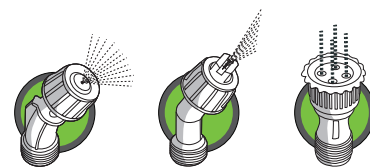

BACKPACK SPRAYER

RUGSPROEIER // PULVERISATEUR À DOS
RÜCKENSPRITZE // PULVERIZADOR DE MOCHILLA

POW63875

INCLUDED
1 FAN SHAPE BLOW HEAD
1 ADJUSTING SPRAY HEAD
1 SINGLE SPRAY HEAD
1 DUAL SPRAY HEAD

POWERPLUS
Garden

SPECS

Content

12L

Nominal work pressure

3bar

5 400338 053498 >

GARDEN BAG

TUINAFVALZAK // SAC DE JARDIN
GARTEN-ABFALLSACK // SACO JARDÍN

POWXGSG2

5 400338 051104 >

POWERPLUS
Garden

SPECS

FEATURES

Content

85L

Height

50cm

Diameter

47cm

- UV resistant
- Water repellent
- Extra handle for easy emptying
- Reinforced grip with hook & loop system