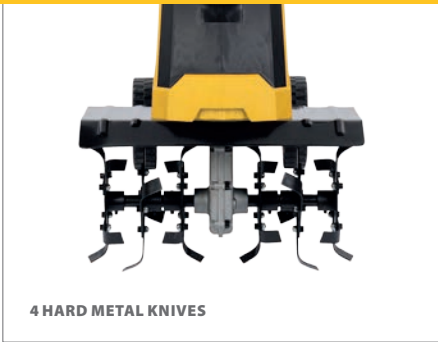

GASOLINE

CULTIVATORS

BENZINE TUINFREZEN // MOTOCULTEURS À ESSENCE
BENZIN-BODENHACKEN // MOTOCULTORES A GASOLINA

POWXG7203